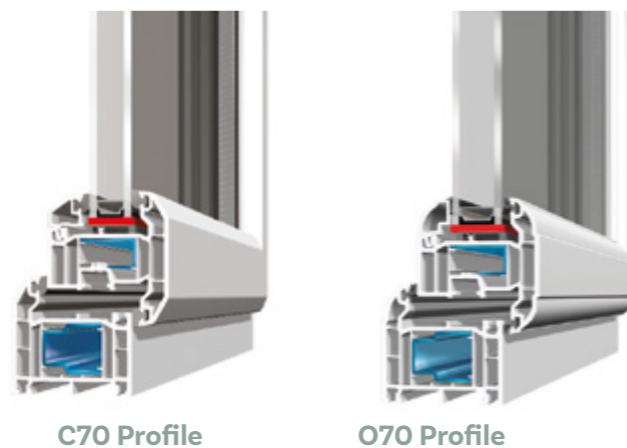

Casement Windows

Our windows are made using the energy efficient Kommerling O70 & C70 5 chamber Gold Systems.

Both profiles offer a 70mm frame depth, extruded using a colour-fast lead-free uPVC Greenline compound. The ovolo design of the O70 has a

curved frame and opening sashes create a 'softer' appearance adding a little design to any installation. The C70 gives a modern look with its clean chamfered design.

Both profiles are combined with high security multi-point locking and internal beading for enhanced security.

- 70mm frame depth.
- Low maintenance UPVC frames.
- Wide range of foil finishes available.
- Double or triple glazing available.
- Five chambered energy efficient design.
- Steel reinforcement for additional structural strength.
- Single leg highly secure internal glazing beading.

C70 Profile

O70 Profile

Tilt & Turn Windows

Imagine your home with windows that are as long-lasting as they are beautiful – and as elegant as they are energy efficient. By replacing your existing windows with our uPVC windows, you'll make your favourite place quieter, safer and more secure.

Our Tilt & Turn Windows offer two functions for the price of one! You can open your windows in the conventional way or you can tilt the windows

to allow air into the room. The ideal solution where there is restricted space outside making outward opening a hazard and providing an effective fire escape.

Tilt & Turn uPVC windows offer a simple, contemporary and stylish solution to suit modern properties, together with the benefits of noise reduction, low maintenance, safety, security and energy efficiency.