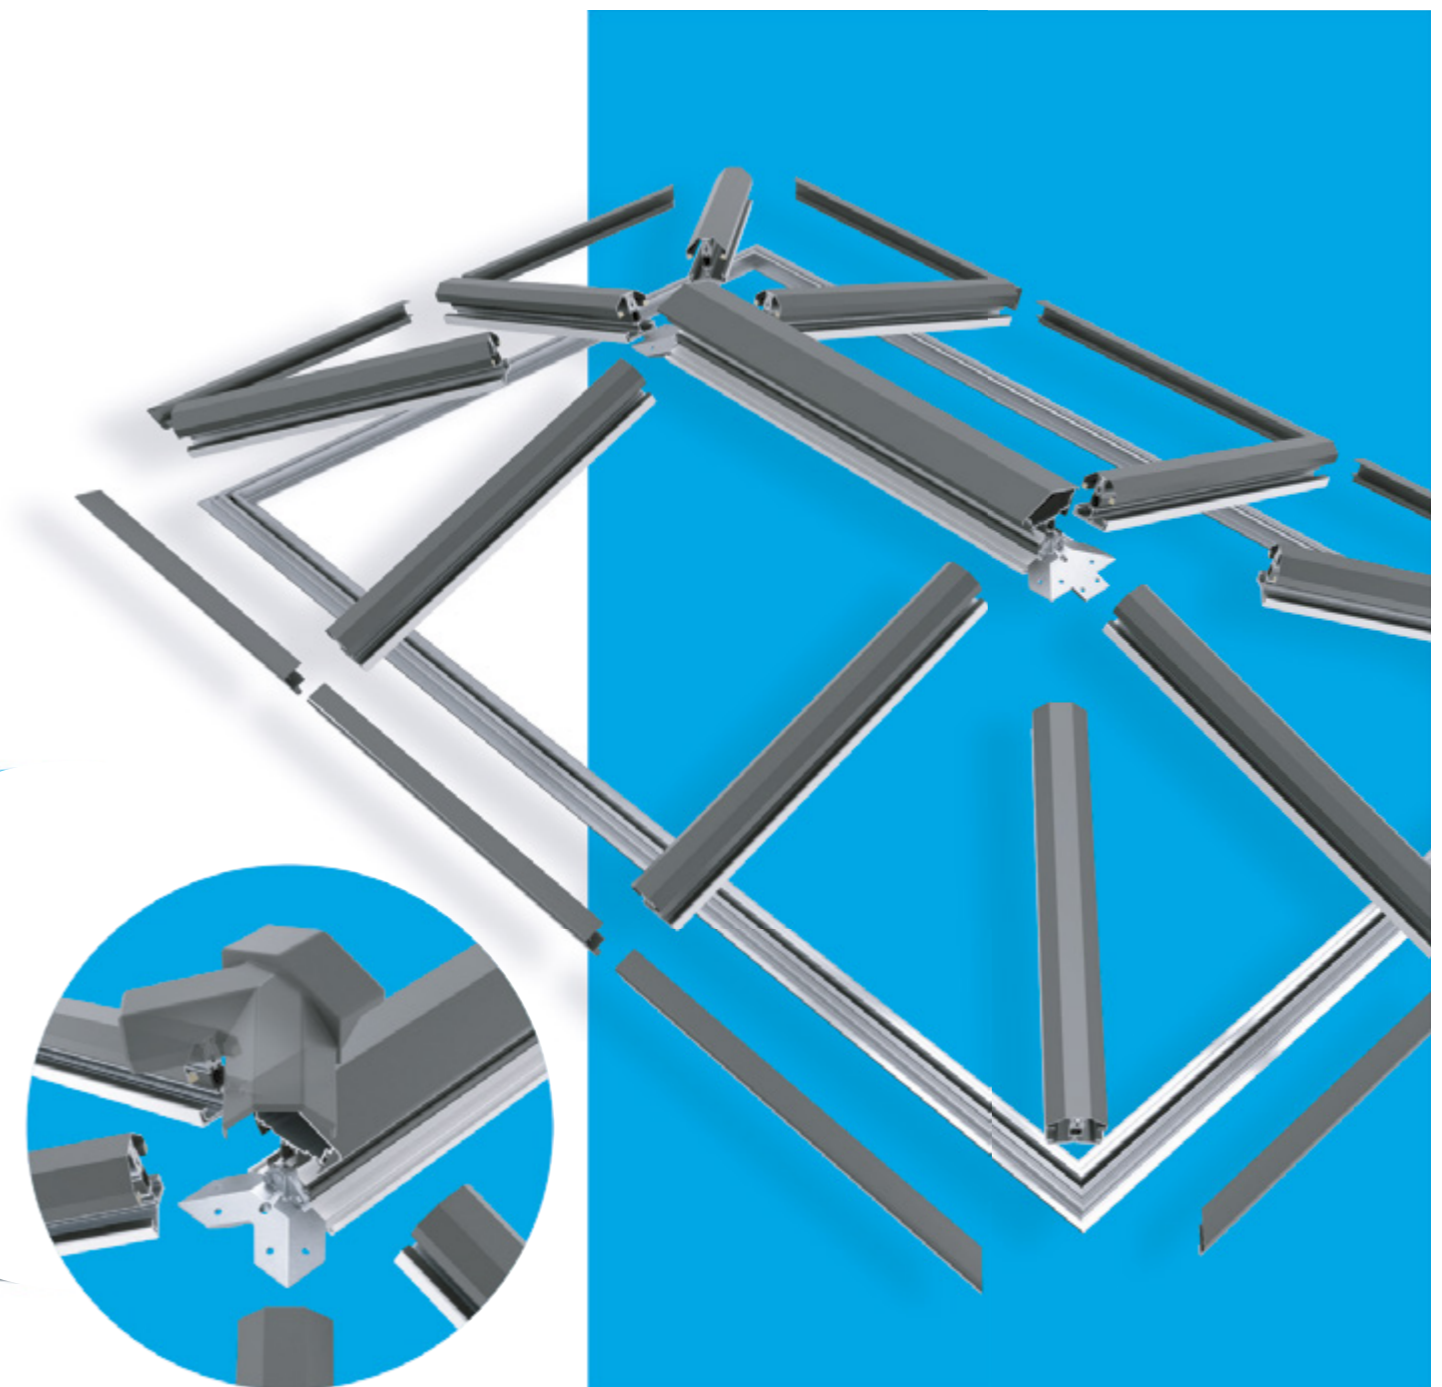

The purpose designed Stratus aluminium skylight is discreet yet stylish. Stratus allows light to flood into your home's interior, the ideal modern lantern solution, and coupling contemporary looks with truly outstanding performance.

Bespoke designed from the ground up around an innovative thermally broken system, it provides excellent thermal performance - keeping cool in the summer and warm in the winter - while delivering the architectural refinement you'd expect of a high end aluminium roof lantern system.

Whether you are building a new kitchen-diner extension or replacing an existing lantern roof, Stratus will help redefine your home, creating light and airy spaces for you to enjoy.

Every element of the Stratus Thermal Lantern Roof has been designed to be exceptional. From the w profile 20° pitch that allows us to use purpose designed cappings that keep sightlines to a minimum - and your view of the

sky maximised - to the discreet black finish of our perimeter beam, that ensures if you view the lantern from above all you'll see is glass and a discreet shadow line.

Available in 2-way, 3-way or contemporary designs, with sizes up to 3m x 6m, this high end, high performance lantern roof is ideal for modern living. Stratus is ideal for fresh, bright interiors that want to be opened up and bathed in light.

Stratus comes in a choice of two hard-wearing exterior powder coated finishes, with the option of a white or grey interior finish.

For the ultimate in minimalism, the innovative contemporary style supports the ridge solely by the hip rafters, for an ultra slim, clean and modern look.

3 WAY DESIGN

Max 3000mm x 6000mm

2 WAY DESIGN

Max 1500mm x 6000mm

CONTEMPORARY DESIGN

Max 1500mm x 6000mm