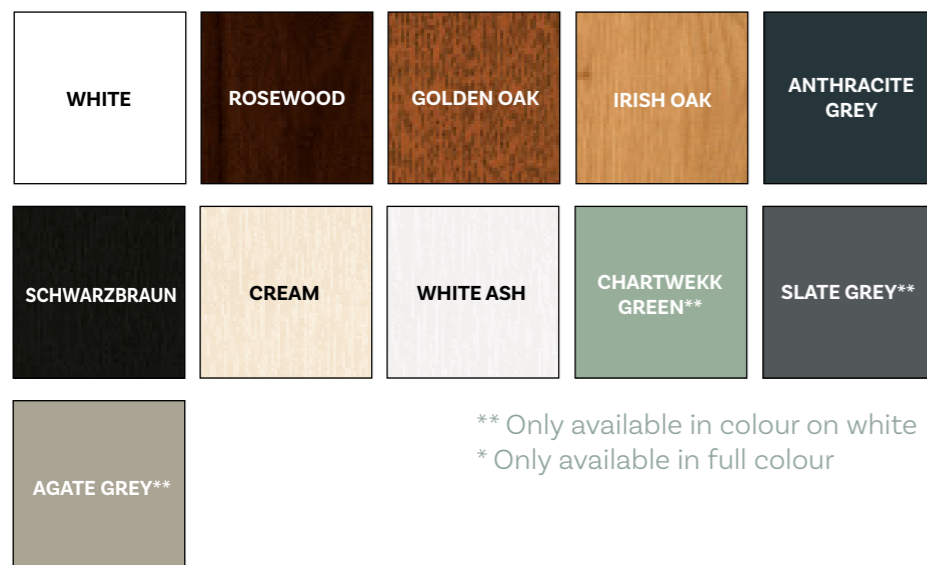

Colours Available

Aluminium Windows

From a traditional country cottage to a contemporary town house, the Jadeite Glazing Aluminium Range of windows offers style and elegance to suit all tastes.

Our ultra-slim frames allow for more natural light to